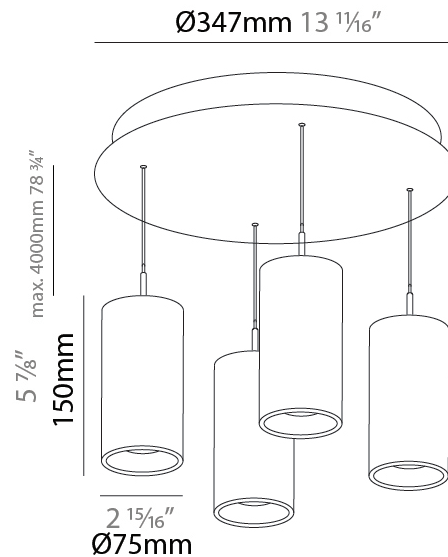

GENERAL

Series: G-Mini Round
Subseries: G-Mini Round Hangover
Brand: Prolight
Division: Architectural
Mounting Type: Suspension
Mounting Location: Ceiling
Subcategory: Spots

PHYSICAL

Shape: Cylinder
Diameter (mm): 75
Diameter (in): 2 ¹⁵/₁₆
Length (mm): 1200
Length (in): 47 ¹/₄
Height (mm): 150
Height (in): 5 ⁷/₈
Light Distribution: Direct
Diffuser: Shine Ring - NOR / OPL / YEL / ORA / RED / BLU / GRN
Fixture Finish: SSR / BKV / CWI / CRY / HAB / UFT / ITA / RUA / FTG / MYG / LOD / PUS / FRO / FUP / KIA / POP / BLS / SPG / MEY / GOH / GUM / CHC / COM / ABZ / JAG / OBR / MOS / ROR
Accent Finish: NOF / COP / MIR / SSS
Fixture Material: Extruded Aluminum / Steel
Cable Details: 2,000mm/78 3/4" / 4,000mm/157 1/2" - Cable, Black, Green, Orange, Red, White

ELECTRICAL

Lamp Type: LED (Zhaga Standard)
Input Wattage (W): 38
Total Output Wattage (W): 34.5
Dimming: Non-Dimmable
Driver Included: Yes
Driver Location: Integrated
Driver Type: Constant Current - Universal
Driver Class: Class 2
Input Voltage (V): 120 - 277

LED

Color Temperature (°K): 2700 / 3000 / 3500 / 4000
Max. Delivered Lumen (lm): Max 3171
Nominal Lumen (lm): Max 4231
CRI: >90 CRI
Lamp Life (hrs): 50000

OPTICAL

Beam Angle: 6 / 22 / 38

RATINGS AND CERTIFICATIONS

Certified By: Certified for North American Standards
IP rating: IP20